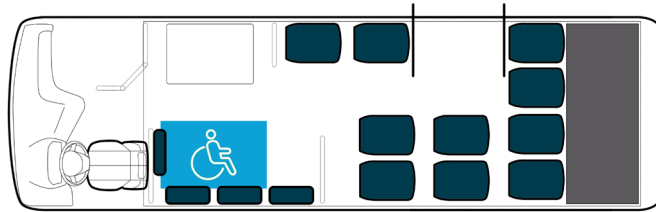

SIGMA 7 LOW FLOOR - TWO DOOR (Class I or A)

SIGMA 7 KEY FEATURES

	1 DOOR	2 DOOR
Single Door	15 seats / 18 standees	13 seats / 20 standees
Overall Length (mm)	7140	
Overall Width (mm)	2080	
GVW (kgs)	9000	
Construction	Stainless Steel monocoque	
Battery Chemistry	LFP (CATL)	
Battery Capacity (kWh)	127	
Range (kms)	Up to 250	
Charging	AC/DC or DC	
Heating & Cooling	Air Conditioning to cab & saloon Heated windscreen	
Doors	Double Inward Glider	
Accessibility	Manual ramp	
Tyre size	215/75 R17.5	

Mellor
Miall Street
Rochdale
OL11 1HY

+44 (0)1706 860610
info@mellorbus.com
www.mellorbus.com/ev