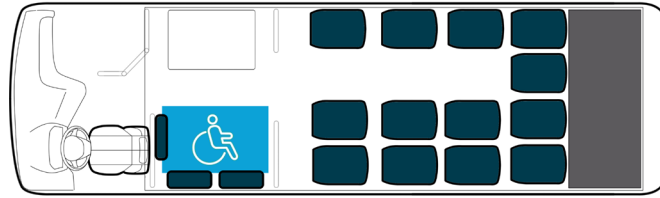

SIGMA 7 LOW FLOOR - ONE DOOR (Class I or A)